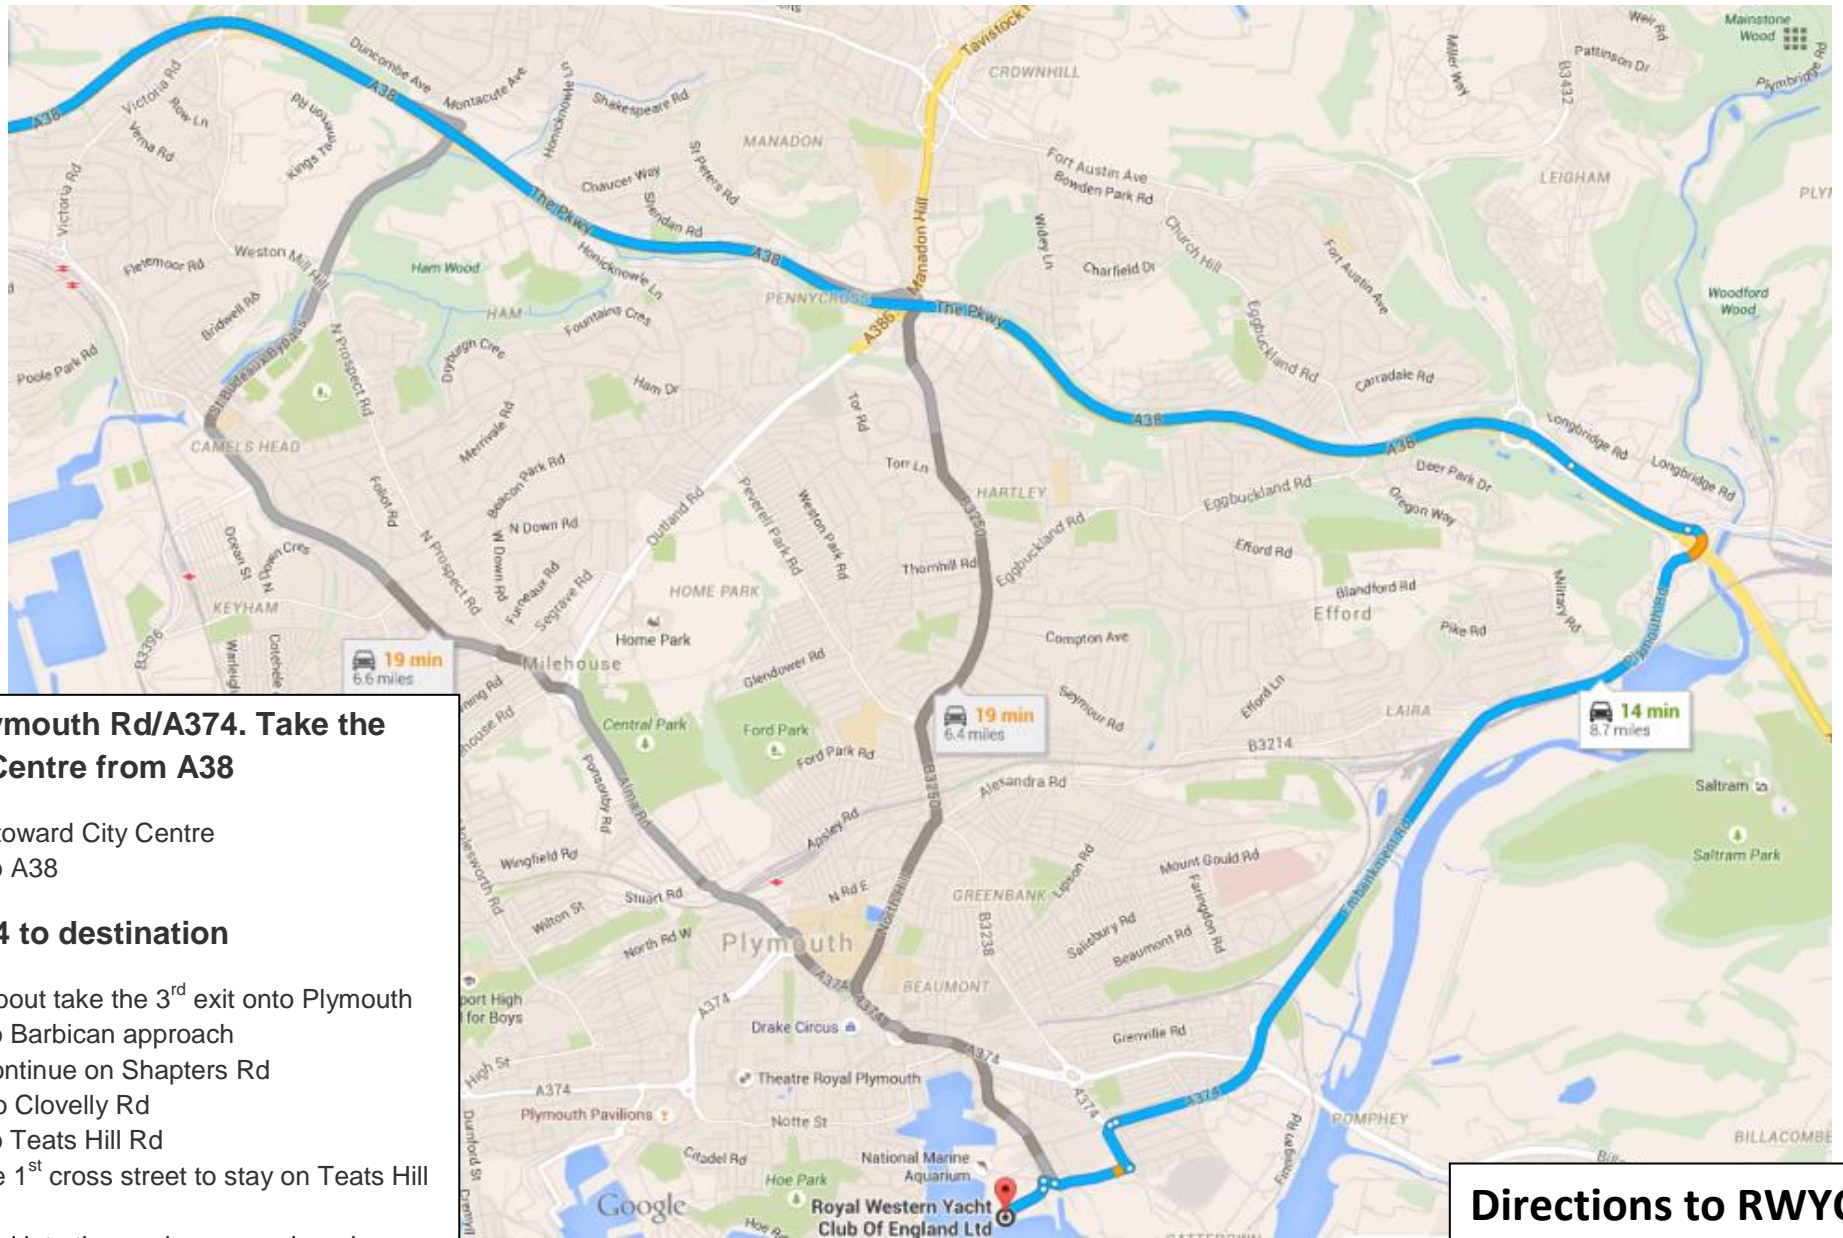

ROYAL WESTERN YACHT CLUB OF ENGLAND

Follow A38 to Plymouth Rd/A374. Take the exit toward City Centre from A38

1. Take the exit toward City Centre
2. Slight left onto A38

Continue on A374 to destination

3. At the roundabout take the 3rd exit onto Plymouth
4. Slight left onto Barbican approach
5. Keep left to continue on Shapters Rd
6. Turn right onto Clovelly Rd
7. Slight left onto Teats Hill Rd
8. Turn left at the 1st cross street to stay on Teats Hill Rd
9. Follow the road into the marina car park and you will see the RWYC signs.

Directions to RWYC.